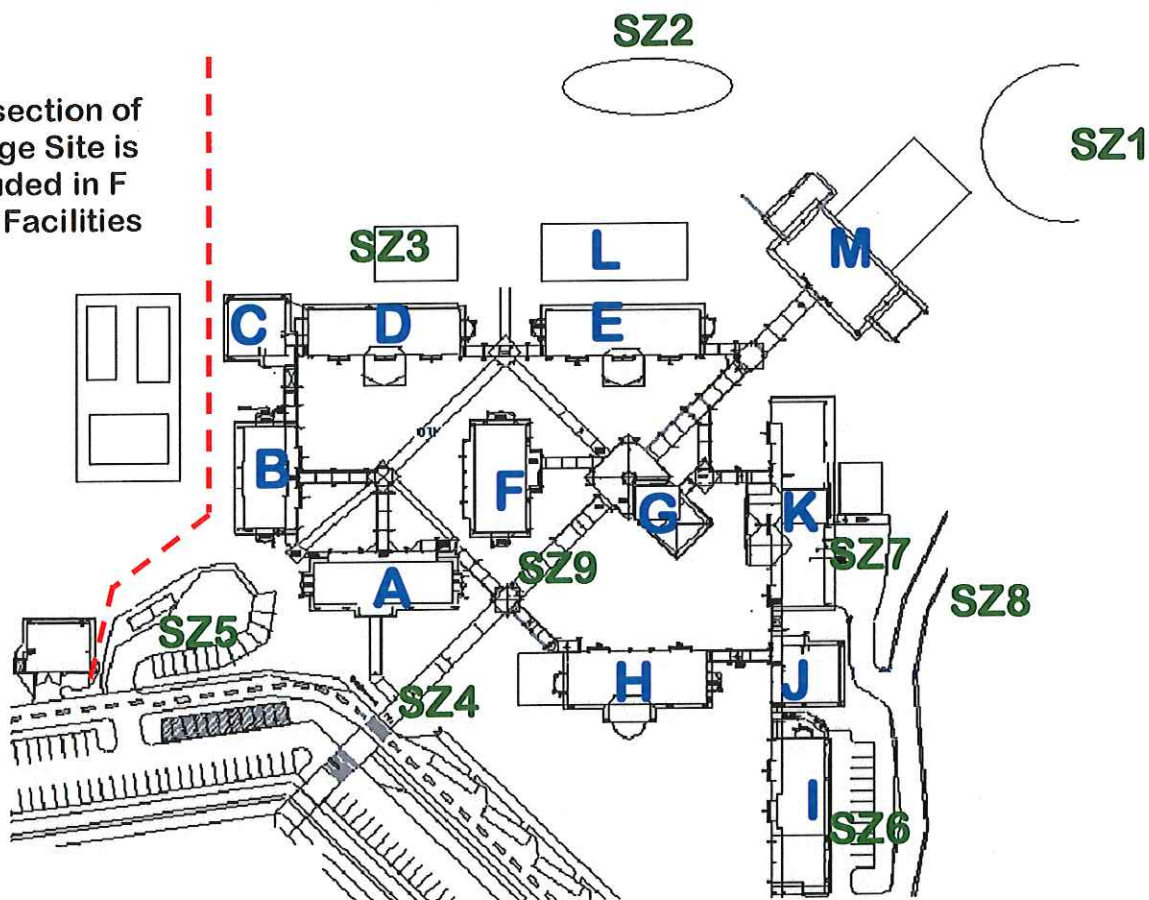

S

Secondary Campus

This section of College Site is included in F Farm Facilities

Campus	Block	Description	Campus	Block	Room/Area	Description
S	A	Administration	S	Z	01	Oval <i>34S-5689-024</i>
	B	Science			02	Sewerage treatment Area
	C	Staff Amenities <i>Rainforest</i>			03	Middle School Playground
	D	General Learning			04	Bus Shelter <i>34S-5689-041</i>
	E	General Learning			05	Admin Car Park
	F	Resource Centre			06	Industrial Car Park
	G	Canteen/Covered Area			07	Car Park/Service Area
	H	Home Economics			08	Service Road
	I	Industrial			9	Undercover Walkways <i>34S-5689-018</i>
	J	Staff Amenities <i>Fairy Land</i>				
	K	The Arts				
	L	Language/Science Centre				
	M	Multi Purpose Shelter				

Z Codes relate to other significant structures and Areas

*QBuild Reference
SAP_Codes*